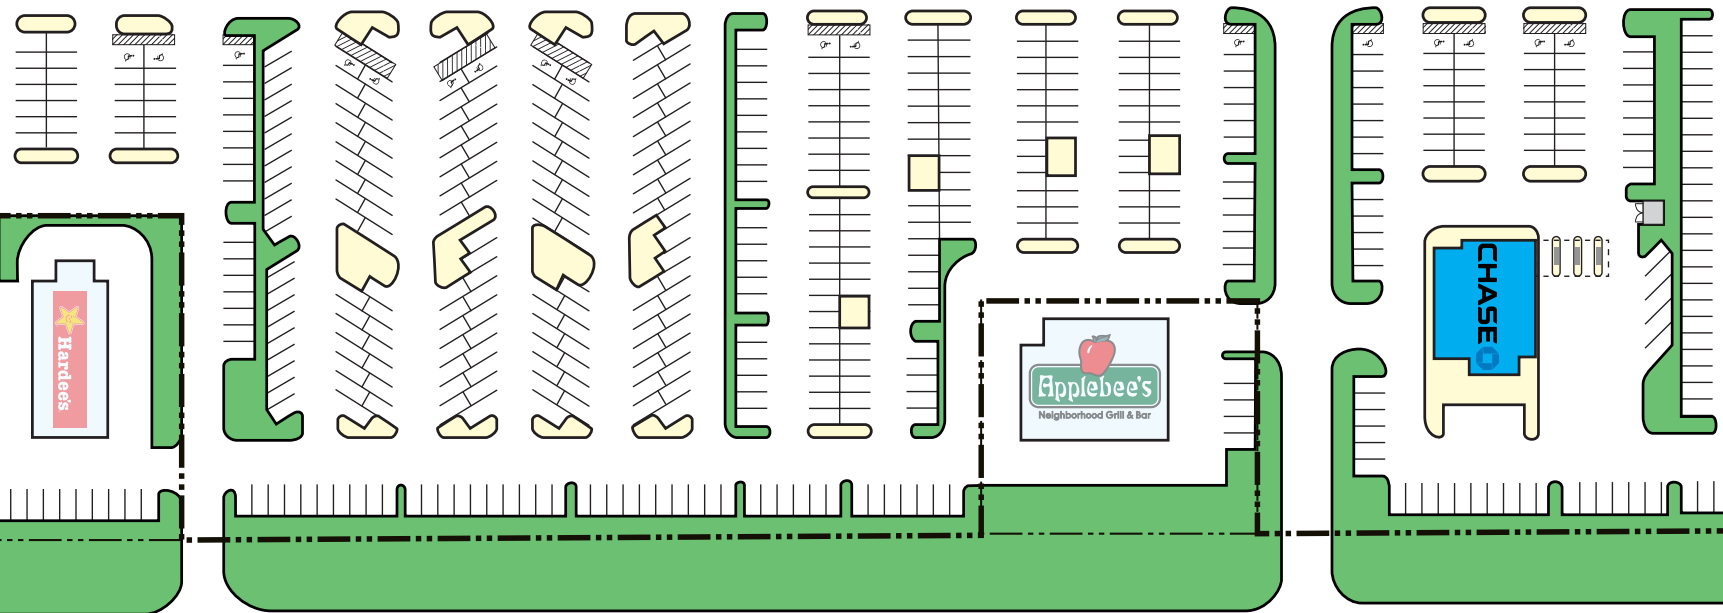

VALRICO ROAD

STATE ROAD 60

THIS SITE PLAN IS PRESENTED SOLELY FOR THE PURPOSE OF IDENTIFYING THE APPROXIMATE LOCATION OF THE BUILDINGS PRESENTLY CONTEMPLATED BY THE OWNER'S/LANDLORD. BUILDING DIMENSIONS, ACCESS AND PARKING AREAS, EXISTING TENANT LOCATIONS AND IDENTITIES ARE SUBJECT TO CHANGE AT THE OWNER'S DISCRETION.