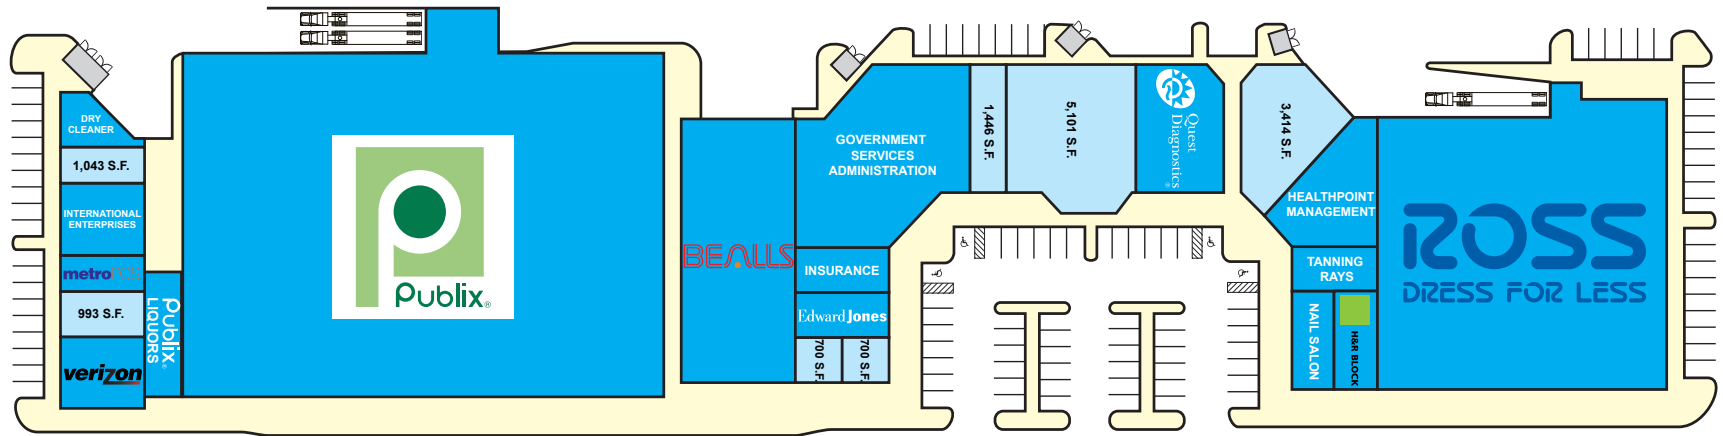

VALRICO ROAD

STATE ROAD 60

THIS SITE PLAN IS PRESENTED SOLELY FOR THE PURPOSE OF IDENTIFYING THE APPROXIMATE LOCATION OF THE BUILDINGS PRESENTLY CONTEMPLATED BY THE OWNER'S/LANDLORD. BUILDING DIMENSIONS, ACCESS AND PARKING AREAS, EXISTING TENANT LOCATIONS AND IDENTITIES ARE SUBJECT TO CHANGE AT THE OWNER'S DISCRETION.